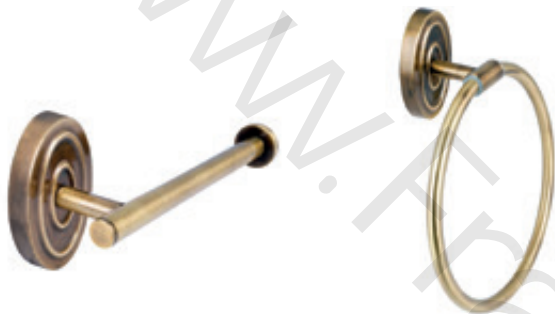

PORTARROLLOS RESERVA
Ref. 60565
12x5x6,5cm **22€**

ANILLA
Ref. 60572
15x22x7cm **22€**